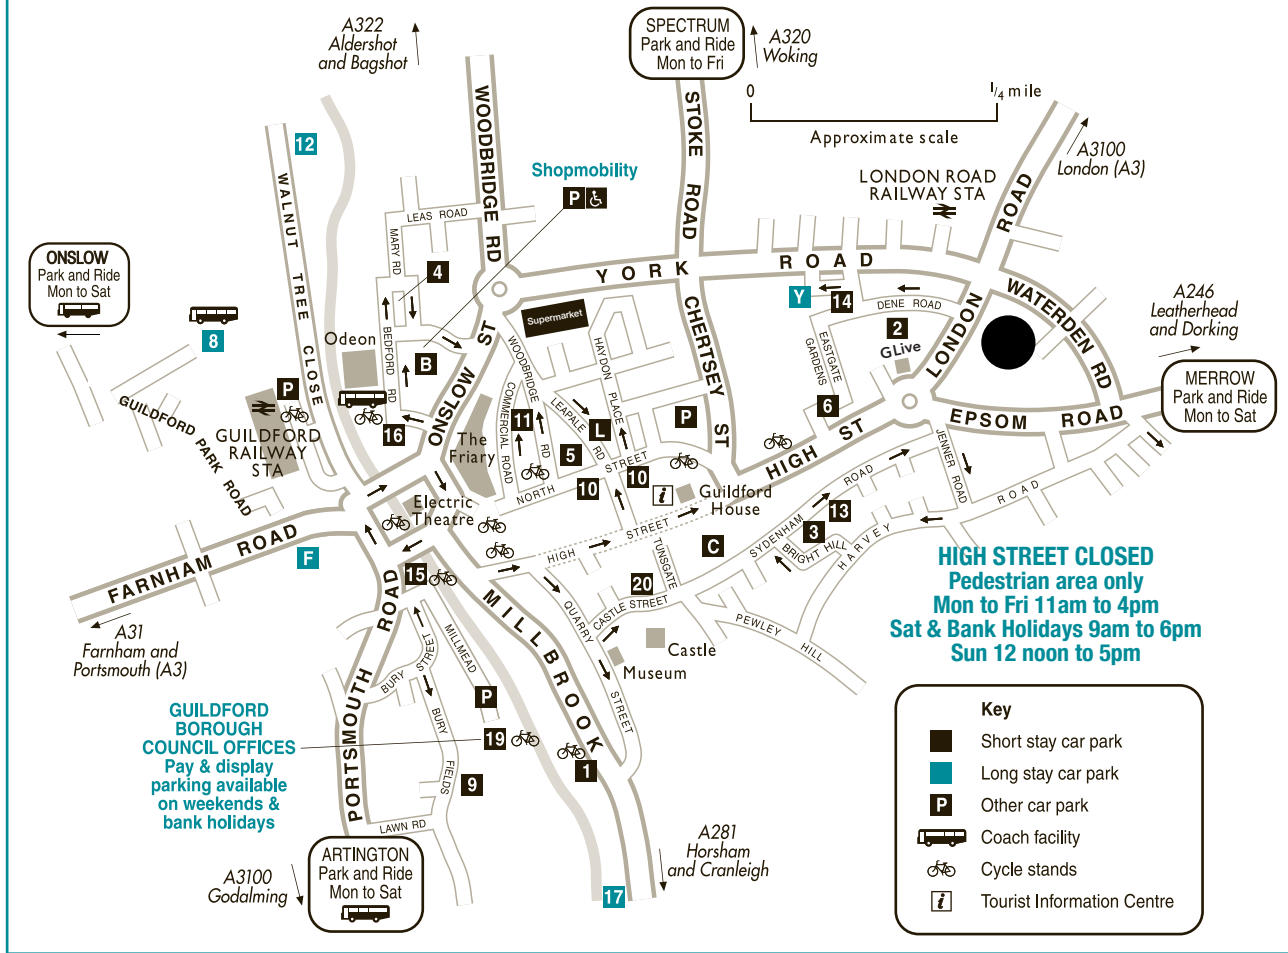

Guildford town centre

Car park charges from April 2019

■ Multi Storey
■ Surface level
△ Pay on Foot

Map ref	Town Centre Multi Storey Car Parks	Spaces	Daytime - Monday to Saturday		Evenings (Farnham Road overnight charges apply)	Sunday
			1 - 3 hrs	Each Additional Hour		
C	Castle Car Park	350	£1.30 per hour	£2.00	£1.00 per visit	Up to 3 hrs £1.50 3 to 6 hrs £2.50
L	Leapale Road	384				
B	Bedford Road Multi-storey	1033	£1.30 per hour	£1.30	10p per hour	
Y	York Road	605				
F	Farnham Road	917	£1.00 per hour			
Map ref	Town Centre Surface Car Parks	Spaces	Daytime - Monday to Saturday		Evenings	Sunday
			1 - 3 hrs	Each Additional Hour		
10	North Street	49	£1.00 per 30 mins Max stay 30 mins. No parking after 10pm Thursdays and all day Friday / Saturday	Not applicable		£1.00 per 30 minutes
11	Commercial Road 2	52	£1.30 per hour	£2.00	£1.00 per visit	Up to 3 hrs £1.50 3 to 6 hrs £2.50
5	Old Police Station	62				
6	Upper High Street	49	£1.30 per hour	£1.30	Closed	
20	Tungate	62				
1	Millbrook	244	Monday to Friday - Contract Car Park (unavailable to Public) Saturday and Public Holidays £1.30 per hour			
2	G Live	220				
4	Mary Road	107	Monday to Friday - For visitors to Council Offices Only Saturday and Public Holidays £1.30 per hour			
3	Bright Hill	121				
16	Bedford Road Surface	68	Closed			
15	Portsmouth Road	98				
9	Lawn Road	87	Closed			
13	Robin Hood	23				
14	St Josephs	71	Closed			
19	Millmead House (Front)	27				
Map ref	Other Car Parks	Spaces	Daytime - Monday to Saturday		Evenings	Sunday
			Per Visit	Each Additional Hour		
	Ash Vale Station	29	£1.00 per visit 7am - 4pm Free Saturday	Not applicable	Free	Free
12	Walnut Tree Close	17	£3.20 per visit Free Saturday			
8	Guildford Park	400 (under development)	Mon-Fri £5.00 per visit Sat £1.00 per visit	Free	Free	Free
17	Shalford Park	66	£3.20 per visit Closed Saturday